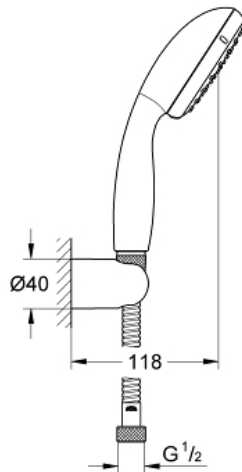

NEW TEMPESTA 100
Wall holder set 2 sprays

MODEL # 2780300E

Pure Freude
an Wasser

Product Description:
NEW TEMPESTA 100
Wall holder set 2 sprays

Standard Specification:
hand shower (27 597 00E)
wall shower holder (28 605), non-adjustable
Relaxaflex hose 1500 mm 1/2" x 1/2" (28 151)
GROHE EcoJoy 5.7 l/min. flow limiter
GROHE DreamSpray perfect spray pattern
GROHE StarLight chrome finish
SpeedClean anti-limescale system
Inner WaterGuide for a longer life
ShockProof silicone ring prevents damage caused by a shower falling
min. recommended pressure 1 bar

Color:
□ 2780300E Chrome