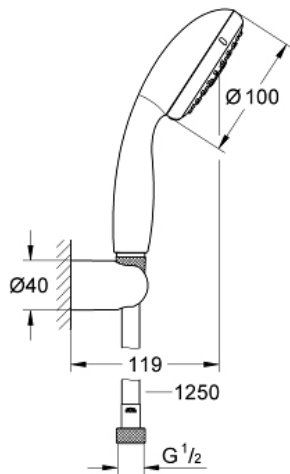

NEW TEMPESTA 100
Wall holder set 2 sprays

MODEL # 27799000

Pure Freude
an Wasser

Product Description:
NEW TEMPESTA 100
Wall holder set 2 sprays

Standard Specification:
hand shower (27 597 000)
wall shower holder (28 605), non-adjustable
Relaxaflex hose 1250 mm 1/2" x 1/2" (28 150)
GROHE DreamSpray perfect spray pattern
GROHE StarLight chrome finish
SpeedClean anti-limescale system
Inner WaterGuide for a longer life
ShockProof silicone ring prevents damage caused by a shower falling

Color:
□ 27799000 Chrome