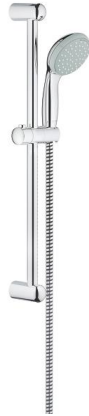

NEW TEMPESTA 100 Shower rail set 2 sprays

MODEL # 2759800E

Pure Freude
an Wasser

Product Description:
NEW TEMPESTA 100
Shower rail set 2 sprays

Standard Specification:

Consisting of:

hand shower (27 597 00E)

shower rail, 600 mm (27 523)

Relaxaflex hose 1750 mm 1/2" x 1/2" (28 154)

GROHE EcoJoy 5.7 l/min. flow limiter

GROHE DreamSpray perfect spray pattern

GROHE StarLight chrome finish

SpeedClean anti-limescale system

Inner WaterGuide for a longer life

ShockProof silicone ring prevents damage caused by a shower falling

Color:

□ 2759800E Chrome