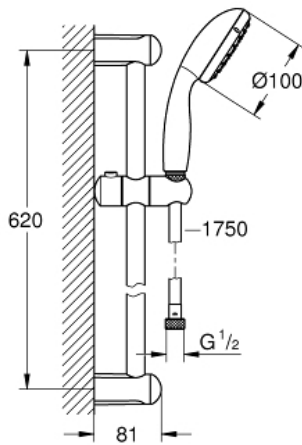

NEW TEMPESTA 100 Shower rail set 2 sprays

MODEL # 2759800E

Pure Freude
an Wasser

Product Description:
NEW TEMPESTA 100
Shower rail set 2 sprays

Standard Specification:

Consisting of:

hand shower (27 597 00E)

shower rail, 600 mm (27 523)

Relaxaflex hose 1750 mm 1/2" x 1/2" (28 154)

GROHE EcoJoy 5.7 l/min. flow limiter

GROHE DreamSpray perfect spray pattern

GROHE StarLight chrome finish

SpeedClean anti-limescale system

Inner WaterGuide for a longer life

ShockProof silicone ring prevents damage caused by a shower falling

Color:

□ 2759800E Chrome