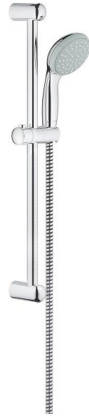

# NEW TEMPESTA 100 Shower rail set 1 spray

MODEL # 27924000

Pure Freude  
an Wasser

**GROHE**

**Product Description:**  
**NEW TEMPESTA 100**  
**Shower rail set 1 spray**

**Standard Specification:**

Consisting of:

hand shower (27 923 000)

shower rail, 600 mm (27 523)

Relexaflex hose 1750 mm 1/2" x 1/2" (28 154)

**GROHE EcoJoy** 9.5 l/min flow limiter

**GROHE DreamSpray** perfect spray pattern

**GROHE StarLight** chrome finish

**SpeedClean** anti-limescale system

**Inner WaterGuide** for a longer life

ShockProof silicone ring prevents damage caused by a shower falling

**Color:**

□ 27924000 Chrome