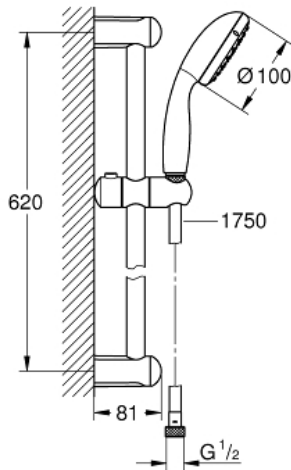

# NEW TEMPESTA 100 Shower rail set 1 spray

MODEL # 27924000

Pure Freude  
an Wasser

**GROHE**

**Product Description:**  
**NEW TEMPESTA 100**  
**Shower rail set 1 spray**

**Standard Specification:**

Consisting of:

hand shower (27 923 000)

shower rail, 600 mm (27 523)

Relexaflex hose 1750 mm 1/2" x 1/2" (28 154)

**GROHE EcoJoy** 9.5 l/min flow limiter

**GROHE DreamSpray** perfect spray pattern

**GROHE StarLight** chrome finish

**SpeedClean** anti-limescale system

**Inner WaterGuide** for a longer life

ShockProof silicone ring prevents damage caused by a shower falling

**Color:**

□ 27924000 Chrome