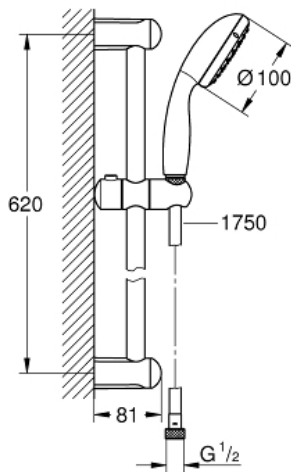

NEW TEMPESTA 100 Shower rail set 1 spray

MODEL # 27853000

Pure Freude
an Wasser

GROHE

Product Description:
NEW TEMPESTA 100
Shower rail set 1 spray

Standard Specification:
hand shower (27 852 000)
shower rail, 600 mm (27 523)
Relaxaflex hose 1750 mm 1/2" x 1/2" (28 154)

GROHE DreamSpray perfect spray pattern

GROHE StarLight chrome finish

SpeedClean anti-limescale system

Inner WaterGuide for a longer life

ShockProof silicone ring prevents damage caused by a shower falling

min. recommended pressure 1 bar

Color:

□ 27853000 Chrome