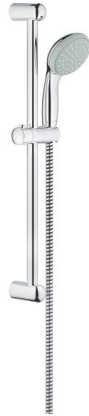

NEW TEMPESTA 100 Shower rail set 1 spray

MODEL # 27853000

Pure Freude
an Wasser

GROHE

Product Description:
NEW TEMPESTA 100
Shower rail set 1 spray

Standard Specification:
hand shower (27 852 000)
shower rail, 600 mm (27 523)
Relaxaflex hose 1750 mm 1/2" x 1/2" (28 154)

GROHE DreamSpray perfect spray pattern

GROHE StarLight chrome finish

SpeedClean anti-limescale system

Inner WaterGuide for a longer life

ShockProof silicone ring prevents damage caused by a shower falling

min. recommended pressure 1 bar

Color:

□ 27853000 Chrome