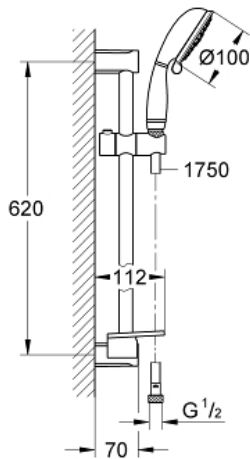

# NEW TEMPESTA RUSTIC 100 Shower rail set 4 sprays

MODEL # 27609000

Pure Freude  
an Wasser

**Product Description:**  
**NEW TEMPESTA RUSTIC 100**  
Shower rail set 4 sprays

**Standard Specification:**  
hand shower (27 608 000)  
shower rail, 600 mm (27 519)  
Relaxaflex hose 1750 mm 1/2" x 1/2" (28 154)  
**GROHE EasyReach** tray (27 596)  
**GROHE EcoJoy** 9.5 l/min flow limiter  
**GROHE DreamSpray** perfect spray pattern  
**GROHE StarLight** chrome finish  
**SpeedClean** anti-limescale system  
**Inner WaterGuide** for a longer life

**Color:**  
□ 27609000 Chrome