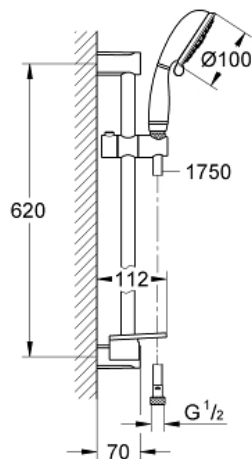

# NEW TEMPESTA RUSTIC 100 Shower rail set 4 sprays

MODEL # 26086000

Pure Freude  
an Wasser

**GROHE**  
WAVE

#### Product Description:

**NEW TEMPESTA RUSTIC 100**  
Shower rail set 4 sprays

#### Standard Specification:

hand shower 4 sprays (26 085 000)

shower rail, 600 mm (27 519)

Relaxaflex hose 1750 mm 1/2" x 1/2" (28 154)

**GROHE EasyReach** tray (27 596)

**GROHE DreamSpray** perfect spray pattern