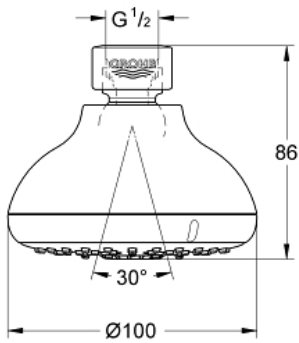

NEW TEMPESTA 100
 Head shower 4 sprays
 MODEL # 27606000

Pure Freude
 an Wasser

Product Description:
 NEW TEMPESTA 100
 Head shower 4 sprays

Standard Specification:
 GROHE Rain O², Rain, Massage, Jet
 Ø 100 mm
 connection thread 1/2"
GROHE EcoJoy 9.5 l/min flow limiter
GROHE DreamSpray perfect spray pattern
GROHE StarLight chrome finish
SpeedClean anti-limescale system
Inner WaterGuide for a longer life

Color:
 27606000 Chrome