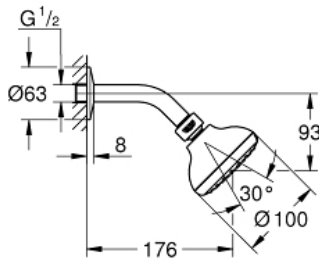

NEW TEMPESTA 100
Head shower 1 spray
MODEL # 26267000

Pure Freude
an Wasser

GROHE

Product Description:
NEW TEMPESTA 100
Head shower 1 spray

Standard Specification:

Rain
Ball joint +/- 15° rotatable
shower arm with connection thread 1/2"
escutcheon

GROHE DreamSpray perfect spray pattern

GROHE StarLight chrome finish

SpeedClean anti-limescale system

Inner WaterGuide for a longer life
for **low pressure 12mm bore**

Min. recommended pressure 1.0 bar

Color: