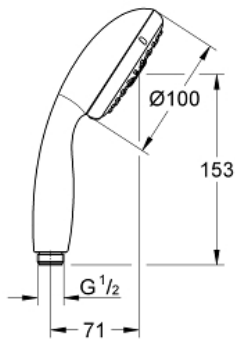

NEW TEMPESTA 100
Hand shower 4 sprays

MODEL # 28578001

Pure Freude
an Wasser

Product Description:
NEW TEMPESTA 100
Hand shower 4 sprays

Standard Specification:

GROHE Rain O², Rain, Massage, Jet

GROHE DreamSpray perfect spray pattern

GROHE StarLight chrome finish

SpeedClean anti-limescale system

Inner WaterGuide for a longer life

ShockProof silicone ring prevents damage caused by a shower falling

min. recommended pressure 1 bar

Color:

□ 28578001 Chrome