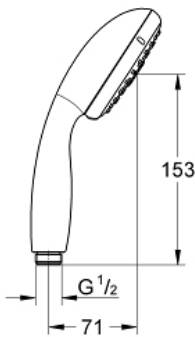

NEW TEMPESTA 100  
Hand shower 3 sprays

MODEL # 28419001

Pure Freude  
an Wasser

**Product Description:**  
**NEW TEMPESTA 100**  
**Hand shower 3 sprays**

**Standard Specification:**

GROHE Rain O2, Rain, Massage

**GROHE EcoJoy** 9.5 l/min flow limiter

**GROHE DreamSpray** perfect spray pattern

**GROHE StarLight** chrome finish

**SpeedClean** anti-limescale system

**Inner WaterGuide** for a longer life

ShockProof silicone ring prevents damage caused by a shower falling

**Color:**

□ 28419001 Chrome