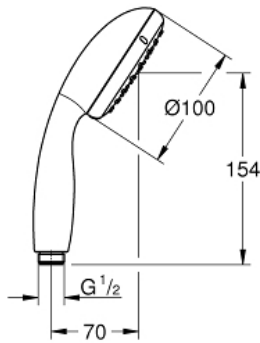

NEW TEMPESTA 100
Hand shower 2 sprays
MODEL # 28422001

Pure Freude
an Wasser

Product Description:
NEW TEMPESTA 100
Hand shower 2 sprays

Standard Specification:

Rain, Jet

GROHE DreamSpray perfect spray pattern

GROHE StarLight chrome finish

SpeedClean anti-limescale system

Inner WaterGuide for a longer life

ShockProof silicone ring prevents damage caused by a shower falling

Universal Mounting System. Fits all standard shower hoses

for **low pressure 12mm bore**

Min. recommended pressure 1.0 bar

Color:

28422001 Chrome