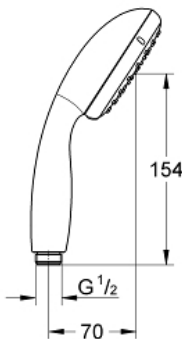

NEW TEMPESTA 100  
Hand shower 1 spray  
MODEL # 28214002

Pure Freude  
an Wasser

**Product Description:**  
NEW TEMPESTA 100  
Hand shower 1 spray

**Standard Specification:**

Rain

**GROHE DreamSpray** perfect spray pattern

**GROHE StarLight** chrome finish

**SpeedClean** anti-limescale system

**Inner WaterGuide** for a longer life

ShockProof silicone ring prevents damage caused by a shower falling

Universal Mounting System. Fits all standard shower hoses

for **low pressure 12mm bore**

**Min. recommended pressure 1.0 bar**

**Color:**

□ 28214002 Chrome