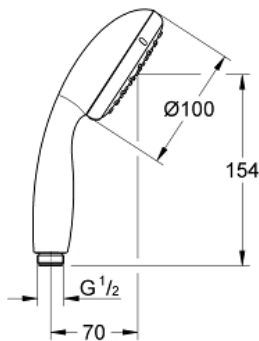

NEW TEMPESTA 100  
Hand shower 1 spray  
MODEL # 27923000

Pure Freude  
an Wasser

**Product Description:**  
NEW TEMPESTA 100  
Hand shower 1 spray

**Standard Specification:**

Rain

**GROHE EcoJoy** 9.5 l/min flow limiter

Universal Mounting System. Fits all standard shower hoses

**Color:**

□ 27923000 Chrome