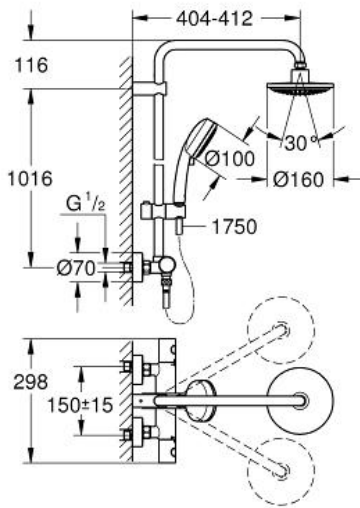

NEW TEMPESTA
COSMOPOLITAN 160
with thermostat for wall mounting
MODEL # 27922000

Pure Freude
an Wasser

GROHE

Product Description:

**NEW TEMPESTA COSMOPOLITAN 160
with thermostat for wall mounting**

Standard Specification:

Consisting of:

horizontal swivable 390 mm projection shower arm

exposed thermostatic shower

with Aquadimmer function

allows change between:

head shower 1 spray (28 232 000)

Rain

with ball joint

rotation angle $\pm 15^\circ$

hand shower New Tempesta Cosmopolitan 100 (27 571 001)

2 spray patterns:

Rain, Jet

adjustable height via gliding element

Silverflex shower hose 1750 mm (28 388 000)

GROHE TurboStat compact cartridge