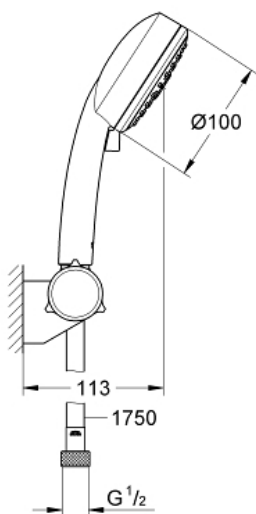

NEW TEMPESTA
COSMOPOLITAN 100
Shower set 3 sprays
MODEL # 27584001

Pure Freude
an Wasser

GROHE
WAVE

Product Description:

NEW TEMPESTA COSMOPOLITAN 100
Shower set 3 sprays

Standard Specification:

hand shower (27 574 001)

wall shower holder adjustable (27 595)

Relaxaflex hose 1750 mm 1/2" x 1/2" (28 154)

GROHE EcoJoy 9.5 l/min flow limiter

GROHE DreamSpray perfect spray pattern

GROHE StarLight chrome finish

SpeedClean anti-limescale system

Inner WaterGuide for a longer life

Color:

□ 27584001 Chrome