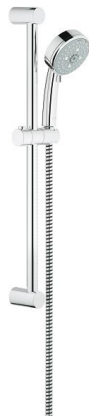

NEW TEMPESTA
COSMOPOLITAN 100
Shower rail set 4 sprays
MODEL # 27787001

Pure Freude
an Wasser

GROHE

Product Description:

NEW TEMPESTA COSMOPOLITAN 100
Shower rail set 4 sprays

Standard Specification:

shower rail, 600mm (27 521)

Relexaflex hose 1750 mm 1/2" x 1/2" (28 154)

GROHE DreamSpray perfect spray pattern

GROHE StarLight chrome finish

SpeedClean anti-limescale system

Inner WaterGuide for a longer life

min. recommended pressure **1 bar**

Color:

□ 27787001 Chrome