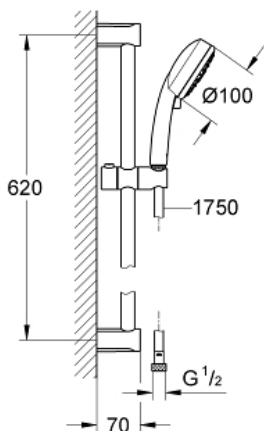

NEW TEMPESTA
COSMOPOLITAN 100
Shower rail set 4 sprays
MODEL # 27787001

Pure Freude
an Wasser

GROHE

Product Description:

NEW TEMPESTA COSMOPOLITAN 100
Shower rail set 4 sprays

Standard Specification:

shower rail, 600mm (27 521)

Relexaflex hose 1750 mm 1/2" x 1/2" (28 154)

GROHE DreamSpray perfect spray pattern

GROHE StarLight chrome finish

SpeedClean anti-limescale system

Inner WaterGuide for a longer life

min. recommended pressure **1 bar**