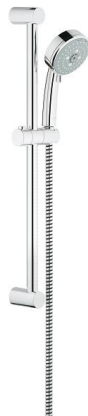

NEW TEMPESTA
COSMOPOLITAN 100
Shower rail set 3 sprays
MODEL # 27786001

Pure Freude
an Wasser

GROHE

Product Description:

NEW TEMPESTA COSMOPOLITAN 100
Shower rail set 3 sprays

Standard Specification:

hand shower (27 572 001)

shower rail, 600mm (27 521)

Relaxaflex hose 1750 mm 1/2" x 1/2" (28 154)

GROHE DreamSpray perfect spray pattern

GROHE StarLight chrome finish

SpeedClean anti-limescale system

Inner WaterGuide for a longer life

min. recommended pressure **1 bar**

Color:

□ 27786001 Chrome