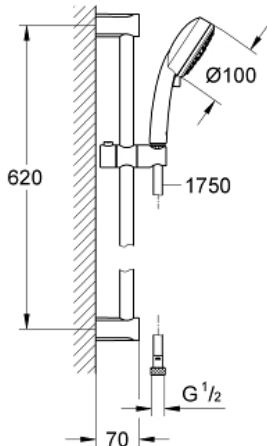

NEW TEMPESTA
COSMOPOLITAN 100
Shower rail set 3 sprays
MODEL # 27786001

Pure Freude
an Wasser

GROHE

Product Description:

NEW TEMPESTA COSMOPOLITAN 100
Shower rail set 3 sprays

Standard Specification:

hand shower (27 572 001)

shower rail, 600mm (27 521)

Relaxaflex hose 1750 mm 1/2" x 1/2" (28 154)

GROHE DreamSpray perfect spray pattern

GROHE StarLight chrome finish

SpeedClean anti-limescale system

Inner WaterGuide for a longer life

min. recommended pressure **1 bar**

Color:

□ 27786001 Chrome