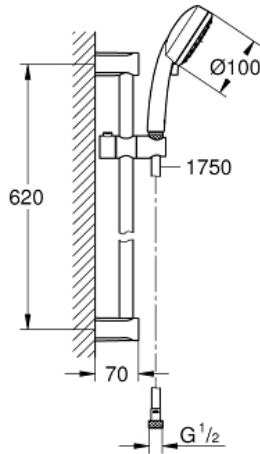

NEW TEMPESTA  
 COSMOPOLITAN 100  
 Shower rail set 2 sprays  
 MODEL # 2757810E

Pure Freude  
 an Wasser

**Product Description:**  
 NEW TEMPESTA COSMOPOLITAN 100  
 Shower rail set 2 sprays

**Standard Specification:**  
 Consisting of:  
 hand shower (27 571 10E)  
 shower rail, 600mm (27 521)  
 Relaxaflex hose 1750 mm 1/2" x 1/2" (28 154)  
**GROHE EcoJoy** 5.7 l/min. flow limiter  
**GROHE DreamSpray** perfect spray pattern  
**GROHE StarLight** chrome finish  
**SpeedClean** anti-limescale system  
**Inner WaterGuide** for a longer life

**Color:**  
 □ 2757810E Chrome