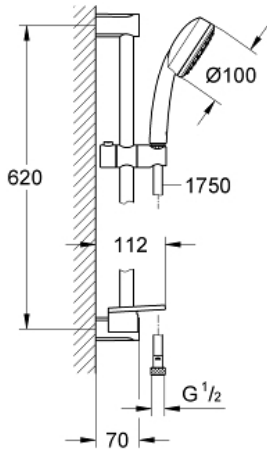

NEW TEMPESTA
 COSMOPOLITAN 100
 Shower rail set 1 spray
 MODEL # 26083001

Pure Freude
 an Wasser

Product Description:
 NEW TEMPESTA COSMOPOLITAN 100
 Shower rail set 1 spray

Standard Specification:
 Consisting of:
 hand shower (26 082 001)
 shower rail, 600mm (27 521)
 Relaxaflex hose 1750 mm 1/2" x 1/2" (28 154)
GROHE EasyReach tray (27 596)
GROHE StarLight chrome finish
GROHE DreamSpray perfect spray pattern
SpeedClean anti-limescale system
Inner WaterGuide for a longer life

Color:
 □ 26083001 Chrome