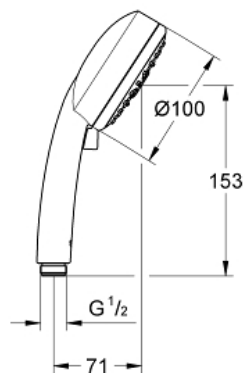

NEW TEMPESTA
COSMOPOLITAN 100
Hand shower 4 sprays
MODEL # 27575001

Pure Freude
an Wasser

GROHE

Product Description:
NEW TEMPESTA COSMOPOLITAN 100
Hand shower 4 sprays

Standard Specification:
GROHE Rain O², Rain, Massage, Jet
GROHE EcoJoy 9.5 l/min flow limiter
GROHE DreamSpray perfect spray pattern
GROHE StarLight chrome finish
SpeedClean anti-limescale system
Inner WaterGuide for a longer life
Universal Mounting System. Fits all
standard shower hoses

Color:
□ 27575001 Chrome