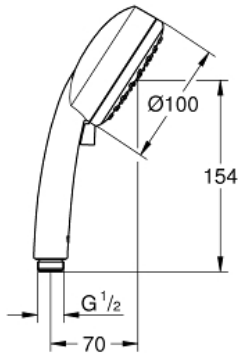

NEW TEMPESTA
 COSMOPOLITAN 100
 Hand shower 2 sprays
 MODEL # 27571001

Pure Freude
 an Wasser

Product Description:
 NEW TEMPESTA COSMOPOLITAN 100
 Hand shower 2 sprays

Standard Specification:
 Rain, Jet
GROHE DreamSpray perfect spray pattern
GROHE StarLight chrome finish
SpeedClean anti-limescale system
Inner WaterGuide for a longer life
 Universal Mounting System. Fits all
 standard shower hoses

Color:
 27571001 Chrome