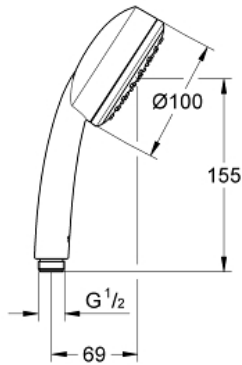

NEW TEMPESTA
COSMOPOLITAN 100
Hand shower 1 spray
MODEL # 26082001

Pure Freude
an Wasser

GROHE

Product Description:
NEW TEMPESTA COSMOPOLITAN 100
Hand shower 1 spray

Standard Specification:
Rain
GROHE DreamSpray perfect spray pattern
GROHE StarLight chrome finish
SpeedClean anti-limescale system
Inner WaterGuide for a longer life
Universal Mounting System. Fits all
standard shower hoses

Color:
□ 26082001 Chrome