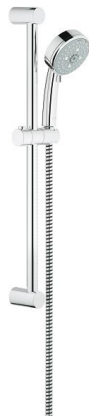

NEW TEMPESTA
COSMOPOLITAN 100
Shower rail set 4 sprays
MODEL # 27580001

Pure Freude
an Wasser

GROHE

Product Description:

NEW TEMPESTA COSMOPOLITAN 100
Shower rail set 4 sprays

Standard Specification:

Consisting of:

hand shower (27 575 001)

shower rail, 600mm (27 521)

Relaxaflex hose 1750 mm 1/2" x 1/2" (28 154)

GROHE EcoJoy 9.5 l/min flow limiter

GROHE DreamSpray perfect spray pattern

GROHE StarLight chrome finish

SpeedClean anti-limescale system

Inner WaterGuide for a longer life

Color:

□ 27580001 Chrome