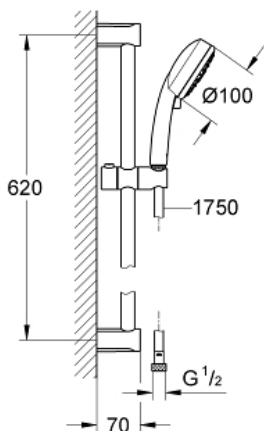

NEW TEMPESTA
COSMOPOLITAN 100
Shower rail set 4 sprays
MODEL # 27580001

Pure Freude
an Wasser

GROHE

Product Description:

NEW TEMPESTA COSMOPOLITAN 100
Shower rail set 4 sprays

Standard Specification:

Consisting of:

hand shower (27 575 001)

shower rail, 600mm (27 521)

Relaxaflex hose 1750 mm 1/2" x 1/2" (28 154)

GROHE EcoJoy 9.5 l/min flow limiter

GROHE DreamSpray perfect spray pattern

GROHE StarLight chrome finish

SpeedClean anti-limescale system

Inner WaterGuide for a longer life

Color:

□ 27580001 Chrome