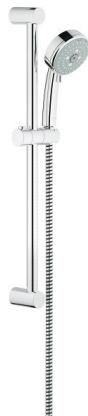

NEW TEMPESTA  
COSMOPOLITAN 100  
Shower rail set 3 sprays  
MODEL # 27579001

Pure Freude  
an Wasser

**GROHE**  
WAVE

**Product Description:**  
**NEW TEMPESTA COSMOPOLITAN 100**  
Shower rail set 3 sprays

**Standard Specification:**  
Consisting of:  
hand shower (27 574 001)  
shower rail, 600mm (27 521)  
Relaxaflex hose 1750 mm 1/2" x 1/2" (28 154)  
**GROHE EcoJoy** 9.5 l/min flow limiter  
**GROHE DreamSpray** perfect spray pattern  
**GROHE StarLight** chrome finish  
**SpeedClean** anti-limescale system  
**Inner WaterGuide** for a longer life

**Color:**  
□ 27579001 Chrome