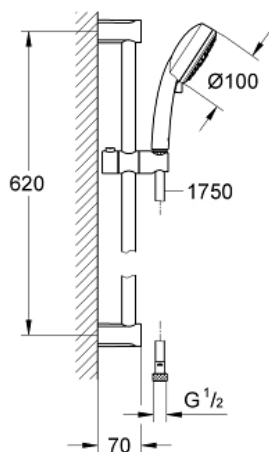

NEW TEMPESTA  
COSMOPOLITAN 100  
Shower rail set 3 sprays  
MODEL # 27579001

Pure Freude  
an Wasser

**GROHE**  
WAVE

**Product Description:**  
**NEW TEMPESTA COSMOPOLITAN 100**  
Shower rail set 3 sprays

**Standard Specification:**  
Consisting of:  
hand shower (27 574 001)  
shower rail, 600mm (27 521)  
Relaxaflex hose 1750 mm 1/2" x 1/2" (28 154)  
**GROHE EcoJoy** 9.5 l/min flow limiter  
**GROHE DreamSpray** perfect spray pattern  
**GROHE StarLight** chrome finish  
**SpeedClean** anti-limescale system  
**Inner WaterGuide** for a longer life

**Color:**  
□ 27579001 Chrome