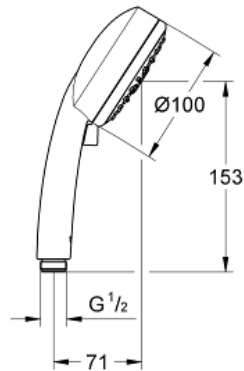

NEW TEMPESTA
COSMOPOLITAN 100
Hand shower 4 sprays
MODEL # 27573001

Pure Freude
an Wasser

Product Description:
NEW TEMPESTA COSMOPOLITAN 100
Hand shower 4 sprays

Standard Specification:
GROHE Rain O², Rain, Massage, Jet
GROHE DreamSpray perfect spray pattern
GROHE StarLight chrome finish
SpeedClean anti-limescale system
Inner WaterGuide for a longer life
Universal Mounting System. Fits all
standard shower hoses
min. recommended pressure 1 bar

Color:
□ 27573001 Chrome