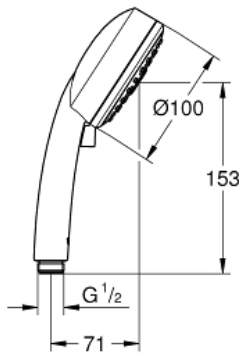

NEW TEMPESTA  
COSMOPOLITAN 100  
Hand shower 3 sprays  
MODEL # 27572001

Pure Freude  
an Wasser

**GROHE**

**Product Description:**  
NEW TEMPESTA COSMOPOLITAN 100  
Hand shower 3 sprays

**Standard Specification:**  
GROHE Rain O2, Rain, Massage  
**GROHE CoolTouch**  
**GROHE DreamSpray** perfect spray pattern  
**GROHE StarLight** chrome finish  
**SpeedClean** anti-limescale system  
**Inner WaterGuide** for a longer life  
Universal Mounting System. Fits all  
standard shower hoses  
**min. recommended pressure 1 bar**