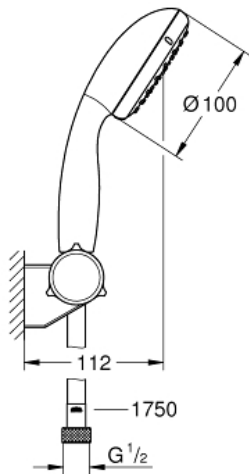

NEW TEMPESTA 100  
Wall holder set 2 sprays

MODEL # 2760100E

Pure Freude  
an Wasser

**Product Description:**  
**NEW TEMPESTA 100**  
Wall holder set 2 sprays

**Standard Specification:**  
hand shower (27 597 00E)  
wall shower holder adjustable (27 595)  
Relaxaflex hose 1750 mm 1/2" x 1/2" (28 154)  
**GROHE EcoJoy** 5.7 l/min. flow limiter  
**GROHE DreamSpray** perfect spray pattern  
**GROHE StarLight** chrome finish  
**SpeedClean** anti-limescale system  
**Inner WaterGuide** for a longer life  
ShockProof silicone ring prevents damage caused by a shower falling  
**min. recommended pressure 1 bar**

**Color:**  
□ 2760100E Chrome