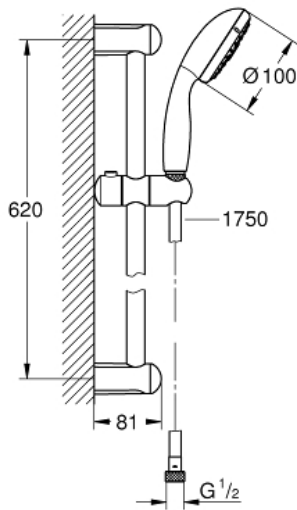

NEW TEMPESTA 100
Shower rail set 4 sprays

MODEL # 27645000

Pure Freude
an Wasser

Product Description:
NEW TEMPESTA 100
Shower rail set 4 sprays

Standard Specification:
Consisting of:
hand shower (28 421 001)
shower rail, 600 mm (27 523)
Relexaflex hose 1750 mm 1/2" x 1/2" (28 154)

GROHE EcoJoy 9.5 l/min flow limiter
GROHE DreamSpray perfect spray pattern
GROHE StarLight chrome finish
SpeedClean anti-limescale system
Inner WaterGuide for a longer life
ShockProof silicone ring prevents damage caused by a shower falling

Color:
□ 27645000 Chrome