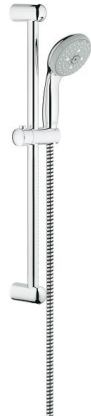

NEW TEMPESTA 100
Shower rail set 4 sprays

MODEL # 27645000

Pure Freude
an Wasser

Product Description:
NEW TEMPESTA 100
Shower rail set 4 sprays

Standard Specification:
Consisting of:
hand shower (28 421 001)
shower rail, 600 mm (27 523)
Relexaflex hose 1750 mm 1/2" x 1/2" (28 154)

GROHE EcoJoy 9.5 l/min flow limiter
GROHE DreamSpray perfect spray pattern
GROHE StarLight chrome finish
SpeedClean anti-limescale system
Inner WaterGuide for a longer life
ShockProof silicone ring prevents damage caused by a shower falling

Color:
□ 27645000 Chrome