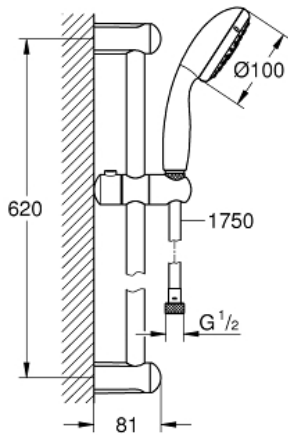

NEW TEMPESTA 100 Shower rail set 3 sprays

MODEL # 27644000

Pure Freude
an Wasser

GROHE

Product Description:
NEW TEMPESTA 100
Shower rail set 3 sprays

Standard Specification:

Consisting of:

hand shower (28 419 001)

shower rail, 600 mm (27 523)

Relexaflex hose 1750 mm 1/2" x 1/2" (28 154)

GROHE EcoJoy 9.5 l/min flow limiter

GROHE DreamSpray perfect spray pattern

GROHE StarLight chrome finish

SpeedClean anti-limescale system

Inner WaterGuide for a longer life

ShockProof silicone ring prevents damage caused by a shower falling

Color:

□ 27644000 Chrome