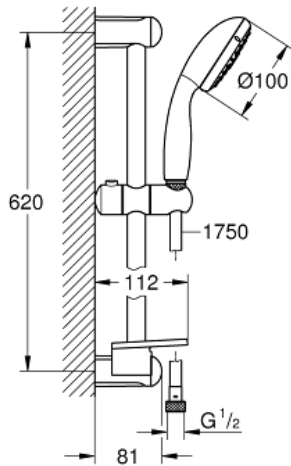

NEW TEMPESTA 100
Shower rail set 3 sprays

MODEL # 27600000

Pure Freude
an Wasser

Product Description:
NEW TEMPESTA 100
Shower rail set 3 sprays

Standard Specification:
hand shower (28 419 001)
shower rail, 600 mm (27 523)
Relaxaflex hose 1750 mm 1/2" x 1/2" (28 154)

GROHE EasyReach tray (27 596)

GROHE EcoJoy 9.5 l/min flow limiter

GROHE DreamSpray perfect spray pattern

GROHE StarLight chrome finish

SpeedClean anti-limescale system

Inner WaterGuide for a longer life

ShockProof silicone ring prevents damage caused by a shower falling

Color:

□ 27600000 Chrome