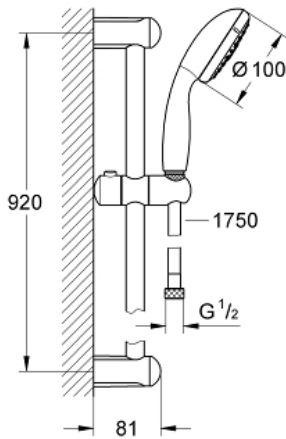

NEW TEMPESTA 100  
Shower rail set 3 sprays

MODEL # 27796000

Pure Freude  
an Wasser

**Product Description:**  
**NEW TEMPESTA 100**  
Shower rail set 3 sprays

**Standard Specification:**

Consisting of:

hand shower (28 261 001)

shower rail, 900 mm (27 524)

Relexaflex hose 1750 mm 1/2" x 1/2" (28 154)

**GROHE DreamSpray** perfect spray pattern

**GROHE StarLight** chrome finish

**SpeedClean** anti-limescale system

**Inner WaterGuide** for a longer life

ShockProof silicone ring prevents damage caused by a shower falling

**suitable for instantaneous heater**

**min. recommended pressure 1 bar**

**Color:**

□ 27796000 Chrome