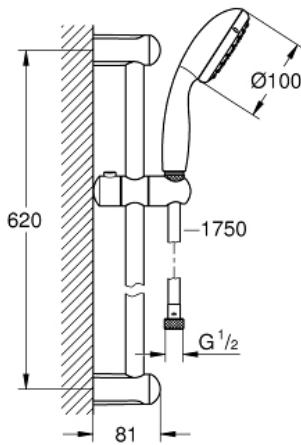

NEW TEMPESTA 100
Shower rail set 2 sprays

MODEL # 27598000

Pure Freude
an Wasser

Product Description:
NEW TEMPESTA 100
Shower rail set 2 sprays

Standard Specification:
hand shower (27 597 000)
shower rail, 600 mm (27 523)
Relaxaflex hose 1750 mm 1/2" x 1/2" (28 154)

GROHE DreamSpray perfect spray pattern

GROHE StarLight chrome finish

SpeedClean anti-limescale system

Inner WaterGuide for a longer life

ShockProof silicone ring prevents damage caused by a shower falling

min. recommended pressure 1 bar

Color:

□ 27598000 Chrome