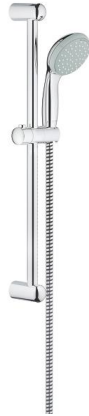

NEW TEMPESTA 100
Shower rail set 2 sprays

MODEL # 27598000

Pure Freude
an Wasser

Product Description:
NEW TEMPESTA 100
Shower rail set 2 sprays

Standard Specification:
hand shower (27 597 000)
shower rail, 600 mm (27 523)
Relaxaflex hose 1750 mm 1/2" x 1/2" (28 154)

GROHE DreamSpray perfect spray pattern

GROHE StarLight chrome finish

SpeedClean anti-limescale system

Inner WaterGuide for a longer life

ShockProof silicone ring prevents damage caused by a shower falling

min. recommended pressure 1 bar

Color:

□ 27598000 Chrome