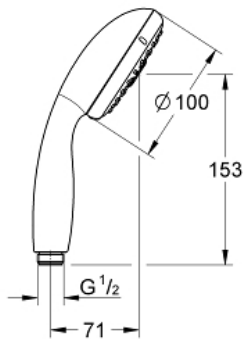

NEW TEMPESTA 100  
Hand shower 4 sprays

MODEL # 28421001

Pure Freude  
an Wasser

**Product Description:**  
NEW TEMPESTA 100  
Hand shower 4 sprays

**Standard Specification:**

GROHE Rain O<sup>2</sup>, Rain, Massage, Jet

**GROHE EcoJoy** 9.5 l/min flow limiter

**GROHE DreamSpray** perfect spray pattern

**GROHE StarLight** chrome finish

**SpeedClean** anti-limescale system

**Inner WaterGuide** for a longer life

ShockProof silicone ring prevents damage caused by a shower falling