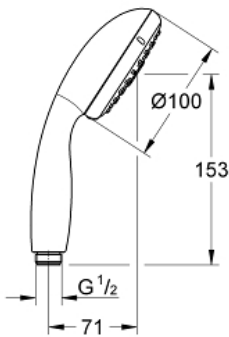

NEW TEMPESTA 100
Hand shower 3 sprays

MODEL # 28261001

Pure Freude
an Wasser

Product Description:
NEW TEMPESTA 100
Hand shower 3 sprays

Standard Specification:

GROHE Rain O2, Rain, Massage

GROHE DreamSpray perfect spray pattern

GROHE StarLight chrome finish

SpeedClean anti-limescale system

Inner WaterGuide for a longer life

ShockProof silicone ring prevents damage caused by a shower falling

min. recommended pressure 1 bar

Color:

□ 28261001 Chrome