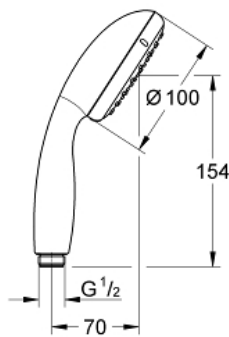

NEW TEMPESTA 100
Hand shower 2 sprays
MODEL # 27597000

Pure Freude
an Wasser

Product Description:
NEW TEMPESTA 100
Hand shower 2 sprays

Standard Specification:

Rain, Jet

GROHE DreamSpray perfect spray pattern

GROHE StarLight chrome finish

SpeedClean anti-limescale system

Inner WaterGuide for a longer life

ShockProof silicone ring prevents damage caused by a shower falling

Universal Mounting System. Fits all standard shower hoses

min. recommended pressure 1 bar

Color:

□ 27597000 Chrome