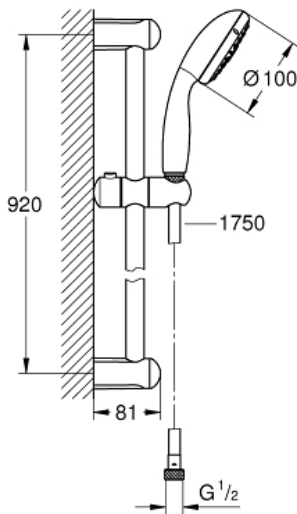

NEW TEMPESTA 100
Shower rail set 3 sprays

MODEL # 28789001

Pure Freude
an Wasser

Product Description:
NEW TEMPESTA 100
Shower rail set 3 sprays

Standard Specification:

Consisting of:

hand shower (28 419 001)

shower rail, 900 mm (27 524)

Relexaflex hose 1750 mm 1/2" x 1/2" (28 154)

GROHE EcoJoy 9.5 l/min flow limiter

GROHE DreamSpray perfect spray pattern

GROHE StarLight chrome finish

SpeedClean anti-limescale system

Inner WaterGuide for a longer life

ShockProof silicone ring prevents damage caused by a shower falling

suitable for instantaneous heater

min. recommended pressure 1 bar

Color:

□ 28789001 Chrome