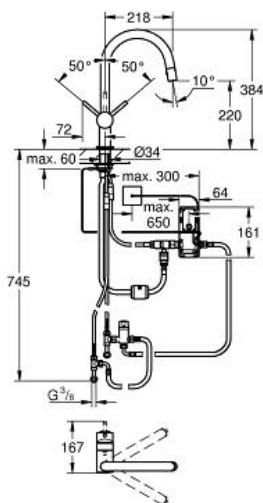

MINTA TOUCH
Electronic single-lever sink mixer
1/2"

MODEL # 31358001

Pure Freude
an Wasser

GROHE

Product Description:

MINTA TOUCH

Electronic single-lever sink mixer 1/2"

Standard Specification:

C-spout

Touch: activation of water via skin contact

battery supply 6 V lithium-battery,

type CR-P2

CE approved

solenoid valve

fixed value mixing valve

automatically stops after 60 sec. (factory set)

type of protection IP 44

GROHE SilkMove 46 mm ceramic cartridge

flow strainer

pull-out mousseur spray

diverter: laminar spray/SpeedClean shower jet

automatic return to laminar spray

swivel tubular spout

swivel area 360°

protected against backflow

flexible connection hoses

rapid installation system

Color:

□ 31358001 Chrome