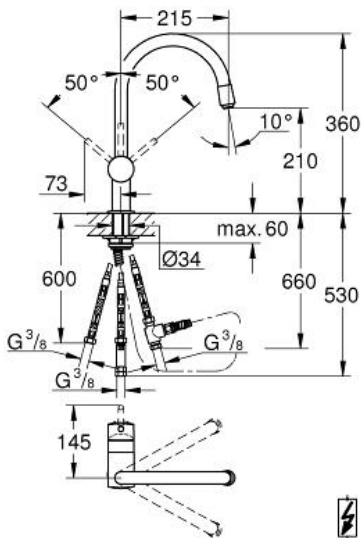

MINTA  
Single-lever sink mixer 1/2"  
MODEL # 32511000

Pure Freude  
an Wasser

GROHE

**Product Description:**

**MINTA**

**Single-lever sink mixer 1/2"**

**Standard Specification:**

**for use with displacement water heater**

C-spout

monobloc installation

**GROHE StarLight** finish

**GROHE SilkMove** 46 mm ceramic cartridge

pull-out laminar spray

adjustable flow rate limiter

swivel tubular spout

swivel area 360°

integrated non-return valve

protected against backflow

flexible connection hoses

rapid installation system

optional temperature limiter (46 308 000)

**Color:**

□ 32511000 Chrome