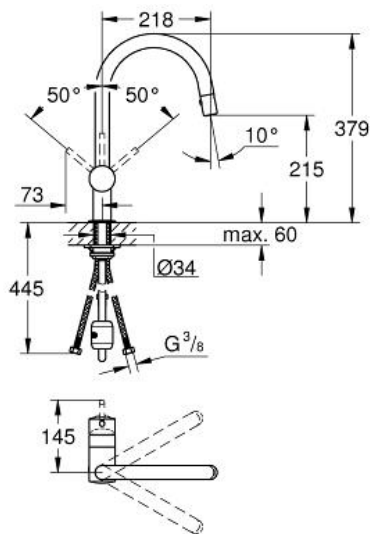

MINTA
Single-lever sink mixer 1/2"
MODEL # 32321DC0

Pure Freude
an Wasser

Product Description:
MINTA
Single-lever sink mixer 1/2"

Standard Specification:
monobloc installation
GROHE StarLight finish
GROHE SilkMove 46 mm ceramic cartridge
flow strainer
pull-out laminar spray
diverter: laminar spray/SpeedClean shower jet
automatic return to laminar spray
adjustable flow rate limiter
swivel tubular spout
integrated non-return valve
protected against backflow
flexible connection hoses
rapid installation system

Color:
□ 32321DC0 supersteel