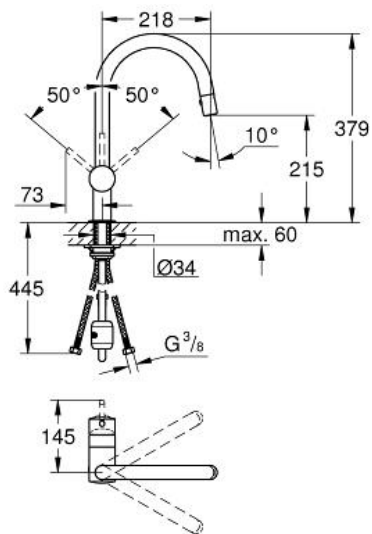

MINTA
Single-lever sink mixer 1/2"
MODEL # 32321000

Pure Freude
an Wasser

Product Description:
MINTA
Single-lever sink mixer 1/2"

Standard Specification:
monobloc installation
GROHE StarLight finish
GROHE SilkMove 46 mm ceramic cartridge
flow strainer
pull-out laminar spray
diverter: laminar spray/SpeedClean shower jet
automatic return to laminar spray
adjustable flow rate limiter
swivel tubular spout
integrated non-return valve
protected against backflow
flexible connection hoses
rapid installation system

Color:
□ 32321000 Chrome