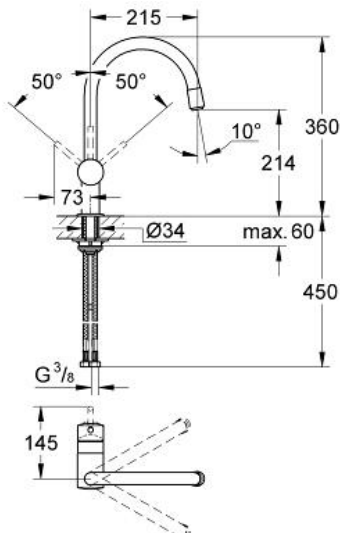

MINTA
Single-lever sink mixer 1/2"
MODEL # 3291800E

Pure Freude
an Wasser

Product Description:
MINTA
Single-lever sink mixer 1/2"

Standard Specification:
C-spout
monobloc installation
GROHE StarLight chrome finish
GROHE SilkMove 46 mm ceramic cartridge
GROHE EcoJoy 5.7 l/min. flow limiter
pull out mousseur spout
adjustable flow rate limiter
swivel tubular spout
swivel area 360°
integrated non-return valve
protected against backflow
flexible connection hoses
rapid installation system
optional temperature limiter (46 308 000)

Color:
□ 3291800E Chrome