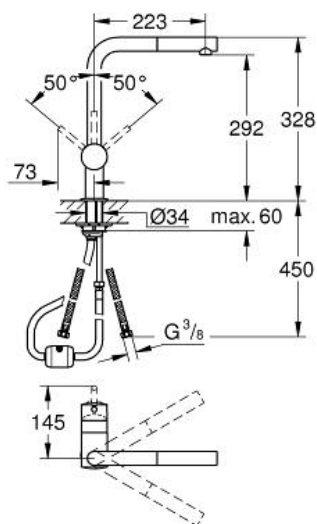

MINTA
Single-lever sink mixer 1/2"
MODEL # 32168DC0

Pure Freude
an Wasser

GROHE

Product Description:

MINTA

Single-lever sink mixer 1/2"

Standard Specification:

monobloc installation

GROHE StarLight finish

GROHE SilkMove 46 mm ceramic cartridge

pull out mousseur spout

adjustable flow rate limiter

swivel tubular spout

integrated non-return valve

protected against backflow

flexible connection hoses