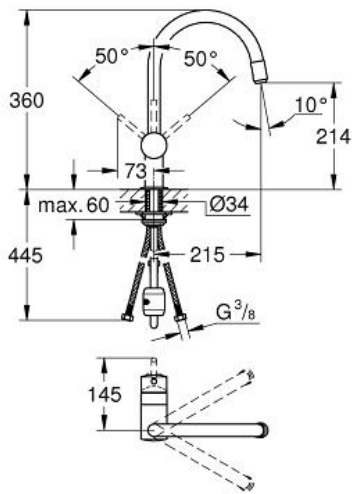

MINTA
Single-lever sink mixer 1/2"
MODEL # 32918DC0

Pure Freude
an Wasser

GROHE

Product Description:

MINTA

Single-lever sink mixer 1/2"

Standard Specification:

monobloc installation

GROHE StarLight finish

GROHE SilkMove 46 mm ceramic cartridge

pull out mousseur spout

adjustable flow rate limiter

swivel tubular spout

integrated non-return valve

protected against backflow

flexible connection hoses

rapid installation system

optional temperature limiter (46 308 000)

Color:

□ 32918DC0 supersteel