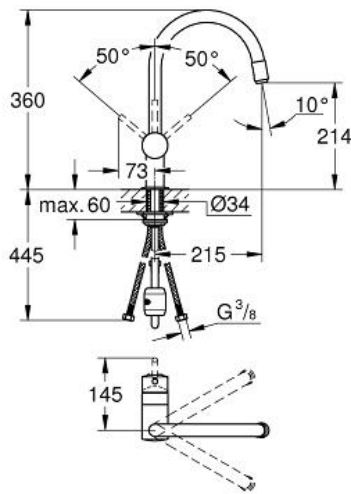

MINTA  
Single-lever sink mixer 1/2"  
MODEL # 32918000

Pure Freude  
an Wasser

**Product Description:**

**MINTA**

**Single-lever sink mixer 1/2"**

**Standard Specification:**

monobloc installation

**GROHE StarLight** finish

**GROHE SilkMove** 46 mm ceramic cartridge

**pull out mousseur spout**

adjustable flow rate limiter

swivel tubular spout

integrated non-return valve

protected against backflow

flexible connection hoses

rapid installation system

optional temperature limiter (46 308 000)

**Color:**

□ 32918000 Chrome