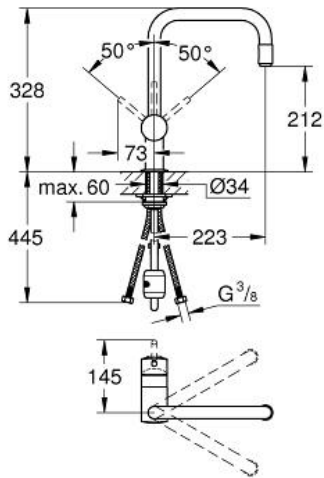

MINTA  
Single-lever sink mixer 1/2"  
MODEL # 32067DC0

Pure Freude  
an Wasser

**Product Description:**  
**MINTA**  
Single-lever sink mixer 1/2"

**Standard Specification:**  
U spout  
monobloc installation  
**GROHE StarLight** finish  
**GROHE SilkMove** 46 mm ceramic cartridge  
**pull out mousseur spout**  
adjustable flow rate limiter  
swivel tubular spout  
swivel area 360°  
integrated non-return valve  
protected against backflow  
flexible connection hoses  
rapid installation system  
**min. recommended pressure 1 bar**

**Color:**  
□ 32067DC0 supersteel