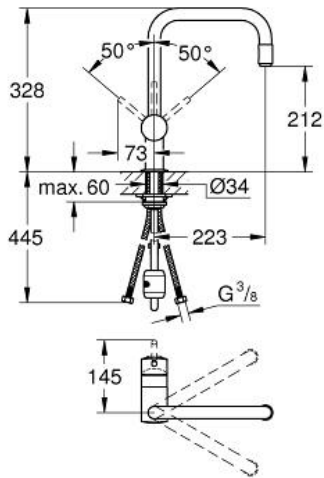

MINTA
Single-lever sink mixer 1/2"
MODEL # 32067000

Pure Freude
an Wasser

GROHE

Product Description:

MINTA

Single-lever sink mixer 1/2"

Standard Specification:

U spout

monobloc installation

GROHE StarLight finish

GROHE SilkMove 46 mm ceramic cartridge

pull out mousseur spout

adjustable flow rate limiter

swivel tubular spout

swivel area 360°

integrated non-return valve

protected against backflow

flexible connection hoses

rapid installation system

Color:

□ 32067000 Chrome