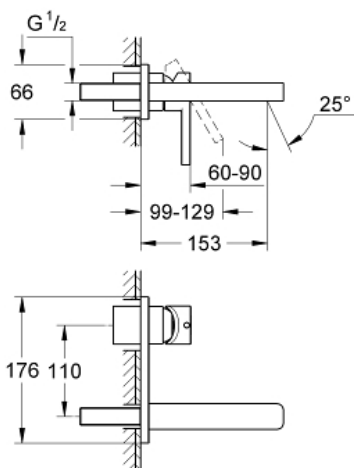

LINEARE
2-hole basin mixer S-Size
MODEL # 19409000

Pure Freude
an Wasser

GROHE

Product Description:

LINEARE
2-hole basin mixer
S-Size

Standard Specification:

wall or deck mounted
set for final installation for
23 571 000

without concealed body

with metal plate

GROHE StarLight chrome finish

integrated mousseur

centre distance 110 mm

projection 153 mm

Color:

□ 19409000 Chrome