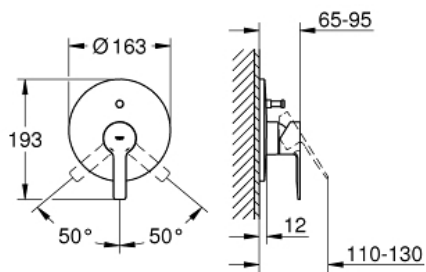

LINEARE  
Single-lever bath/shower mixer  
trim

MODEL # 19297001

Pure Freude  
an Wasser

GROHE

**Product Description:**

**LINEARE**

Single-lever bath/shower mixer trim

**Standard Specification:**

set for final installation for  
35 501 000

**without concealed body**

metal lever

**GROHE StarLight** chrome finish

automatic diverter: bath/shower

escutcheon- and shaft-sealing

metal escutcheon

covered fixing