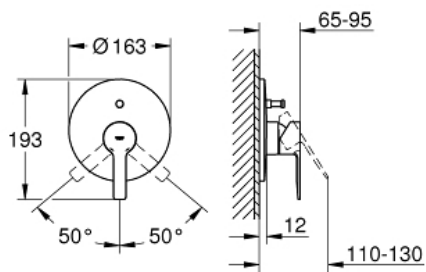

LINEARE  
Single-lever bath/shower mixer  
trim

MODEL # 19297DC1

Pure Freude  
an Wasser

GROHE

**Product Description:**

**LINEARE**

**Single-lever bath/shower mixer trim**

**Standard Specification:**

set for final installation for  
35 501 000

**without concealed body**

metal lever

**GROHE StarLight** finish

automatic diverter: bath/shower

escutcheon- and shaft-sealing

metal escutcheon

covered fixing